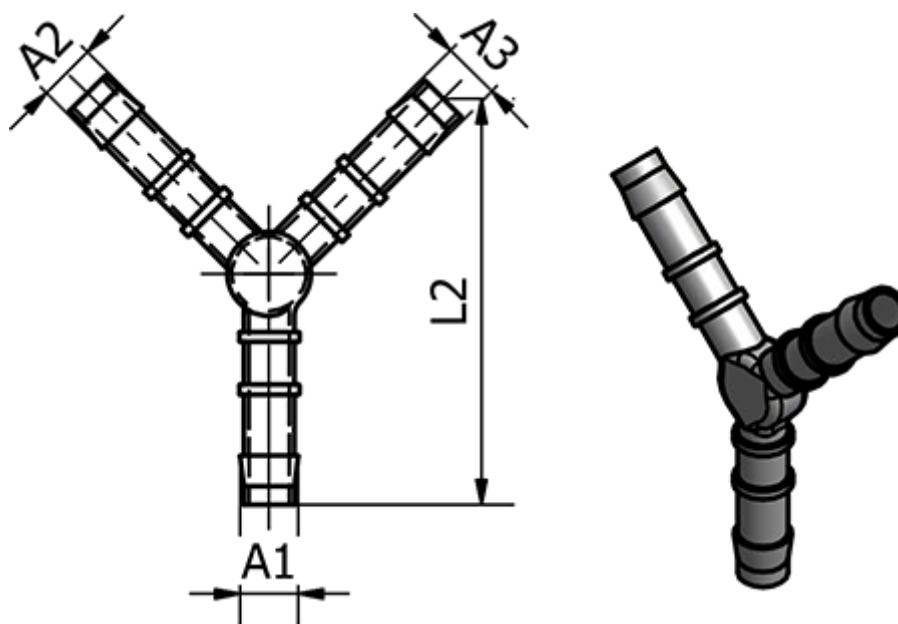

Data Sheet

Article number: 58635613

Description: Tube Connector 36.613, Ø8/ Ø8/ Ø8
Y-connector

Measures

Ext. Hose Diameter A1 = 8

Ext. Hose Diameter A2 = 8

Ext. Hose Diameter A3 = 8

L2 = 51